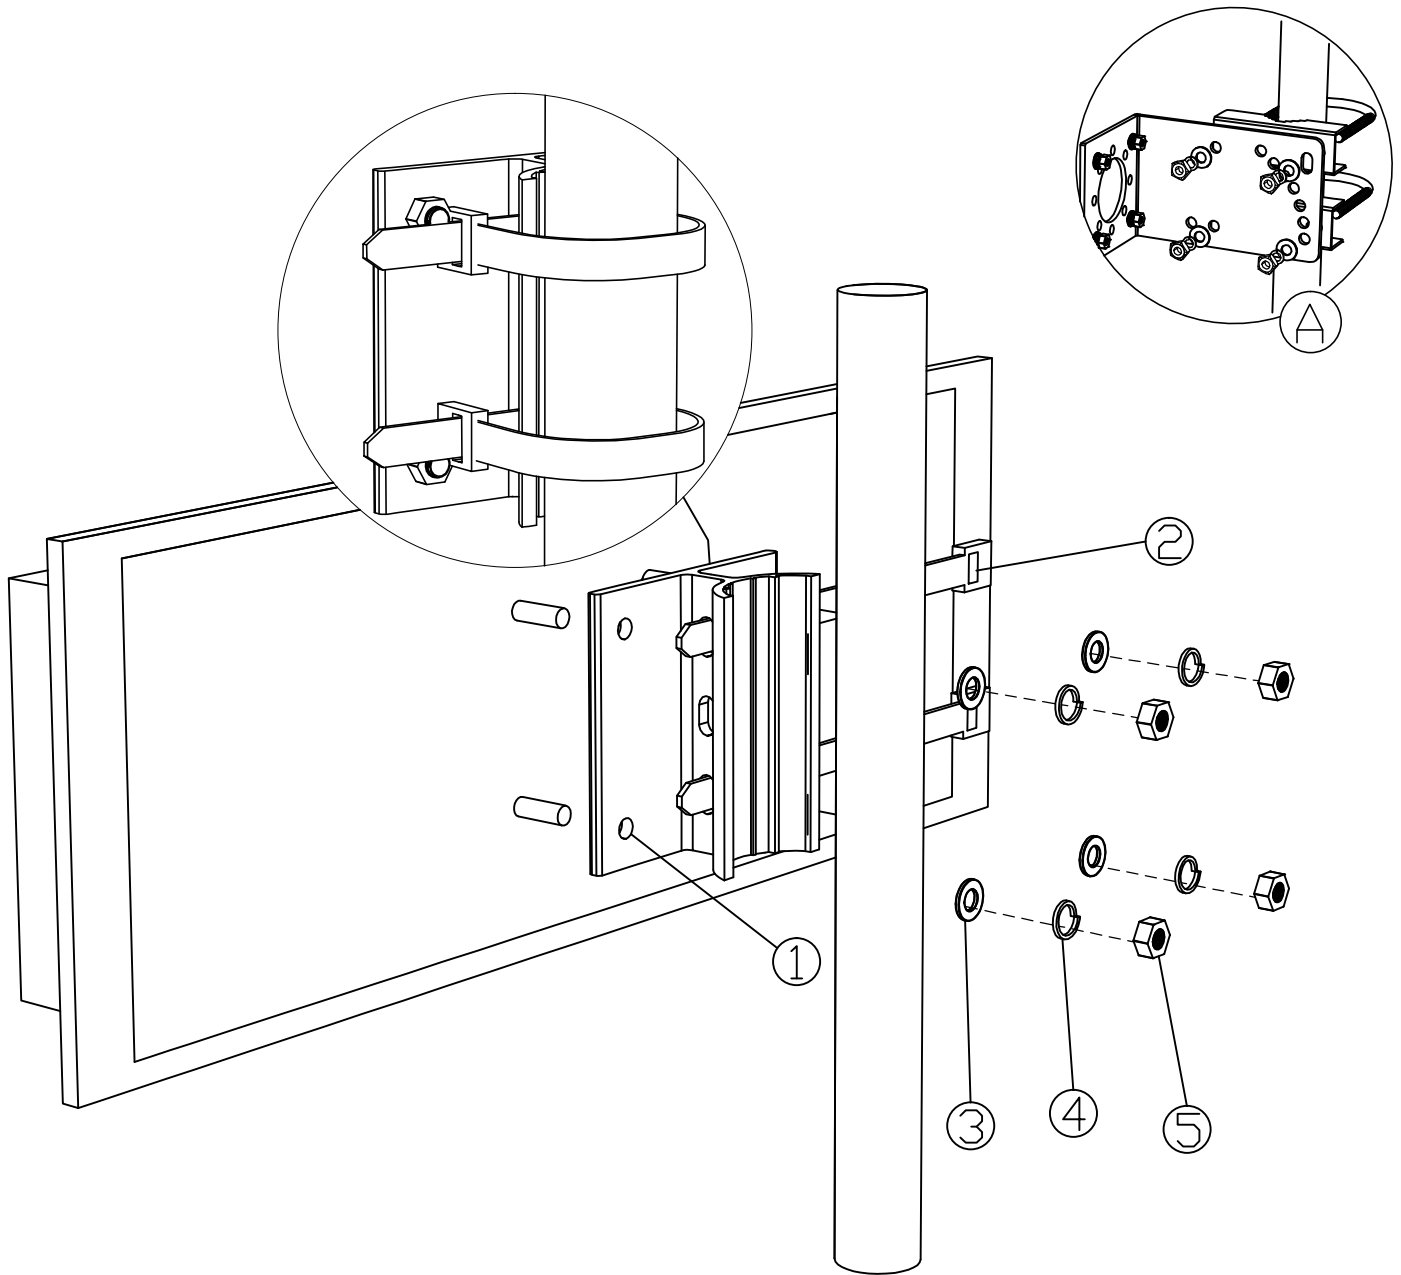

5.1~5.9GHz MIMO PANEL Antenna II OPTION

ACCESSORIES

①  * 1 PC

③  * 4 PC

⑤  * 4 PC

②  * 2 PC

④  * 4 PC